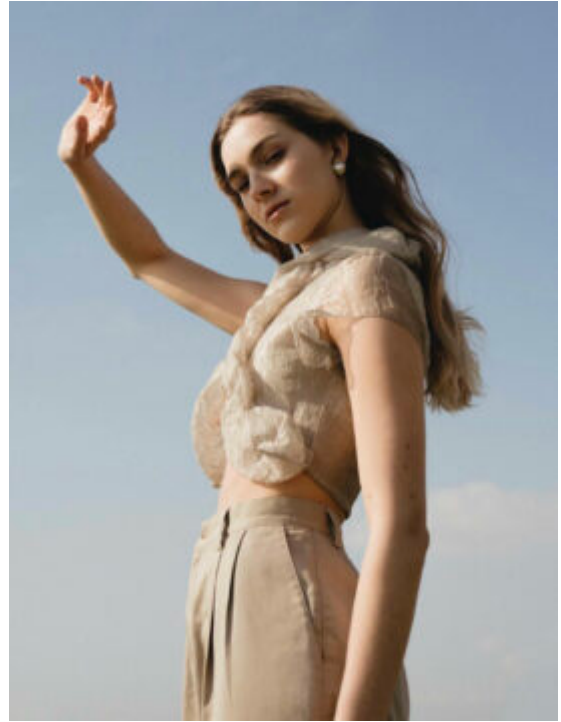

TRUE MODELS