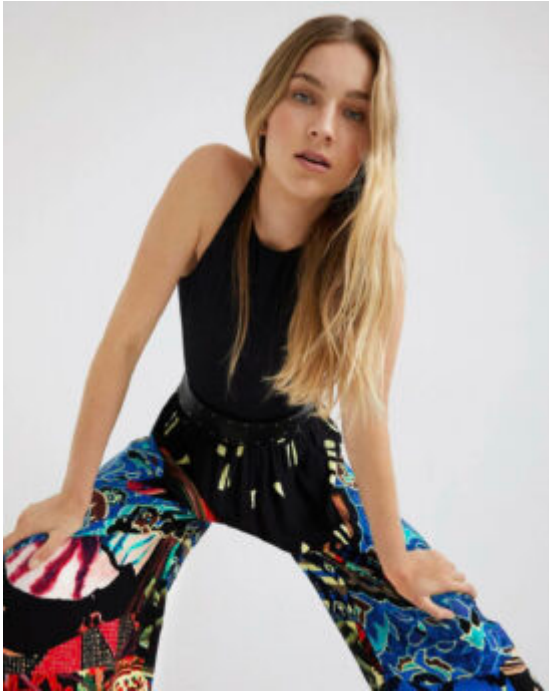

TRUE MODELS

Babs Minkman

180 | 84 / 61 / 92 / 39.5 | Blond / Green Blue

TRUE MODELS

</ At the heart of some kind of flower >

</ ONE STEEL >

Babs wears yellow gold single earrings with pearl ECQUANTICA. Round pendant necklace ADOX, one ring with pearl ADOX, one ring with pearl ADOX and Pearl necklace CONVERSE and Chanel Taylor All Star sneakers CONVERSE.

HELI RETRO DREPH
by **SCIP**

/ THIS MUST BE THE PLACE

Babs Minkman

180 | 84 / 61 / 92 / 39.5 | Blond / Green Blue

TRUE MODELS

Babs Minkman

180 | 84 / 61 / 92 / 39.5 | Blond / Green Blue

TRUE MODELS