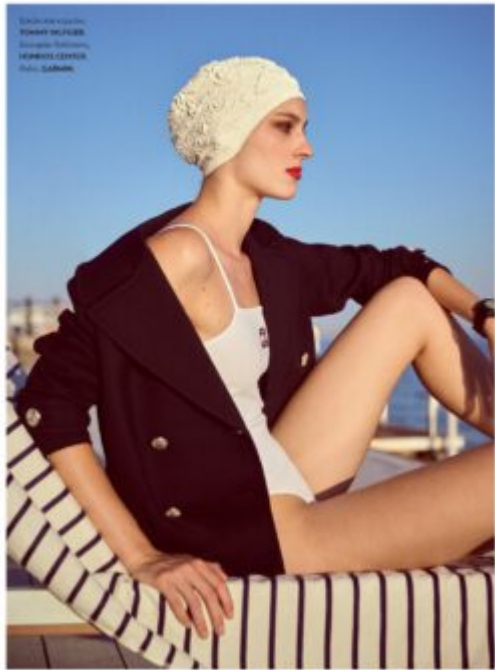

TRUE MODELS

Babs Minkman

180 | 84 / 61 / 92 / 39.5 | Blond / Green Blue

TRUE MODELS

</ At the heart of some kind of flower >

</ ONE STEEL >

Babs wears yellow gold single earrings with pearl ECQUANTICA. Round pendant necklace ADOX, one ring with pearl ADOX, one ring with pearl ADOX and Pearl necklace CONVERSE and Chanel Taylor All Star sneakers CONVERSE.

HELI RETRO DREPH
by **SCIP**

/ THIS MUST BE THE PLACE

</ Every breath that whispers your name
It's like emeralds on the pavement >

</ SEE STEEL >

Babs wears jacket hat CERRITANO BEANIE, jacket with fur pom-pom UCCO VANTOTTI, blue leather camera bag, yellow neck scarf ADOXAS ORONELLI, pearl scarf DESIGN, blue leather bag Bag STILIA MC-CAMBERG, ash ESISBERTA FRANCHI, shoes for women ADOX and sandals MANIFESIO MANARA.

HELI RETRO DREPH
by **SCIP**

/ THIS MUST BE THE PLACE

Babs Minkman

180 | 84 / 61 / 92 / 39.5 | Blond / Green Blue

TRUE MODELS

Babs Minkman

180 | 84 / 61 / 92 / 39.5 | Blond / Green Blue

TRUE MODELS