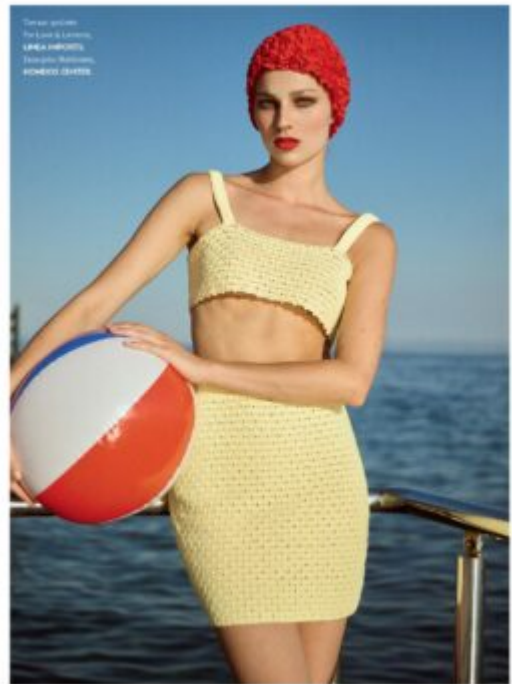

TRUE MODELS

Babs Minkman

180 | 84 / 61 / 92 / 39.5 | Blond / Green Blue

TRUE MODELS

</ At the heart of some kind of flower >

</ ONE STEEL >

Babs wears yellow gold single earrings with pearl ECQUANTICA. Round pendant necklace ADOX, one ring with pearl ADOX, one ring with pearl ADOX and Pearl necklace CONVERSE and Chanel Taylor All Star sneakers CONVERSE.

HELI RETRO DREPH
by **SCIP**

/ THIS MUST BE THE PLACE

</ Every breath that whispers your name
It's like emeralds on the pavement >

</ SEE STEEL >

Babs wears jacket hat CERRITANO BEANIE, jacket with fur pom-pom UCCO VANTOTTI, blue leather camera bag, yellow neck scarf ADOXAS ORONELLI, pearl scarf DESIGN, blue leather bag Bag STILIA MC-CAMBERG, ash ESISBERTA FRANCHI, shoes for women ADOX and sandals MANIFESIO MANARA.

HELI RETRO DREPH
by **SCIP**

/ THIS MUST BE THE PLACE

Babs Minkman

180 | 84 / 61 / 92 / 39.5 | Blond / Green Blue

TRUE MODELS

Babs Minkman

180 | 84 / 61 / 92 / 39.5 | Blond / Green Blue

TRUE MODELS