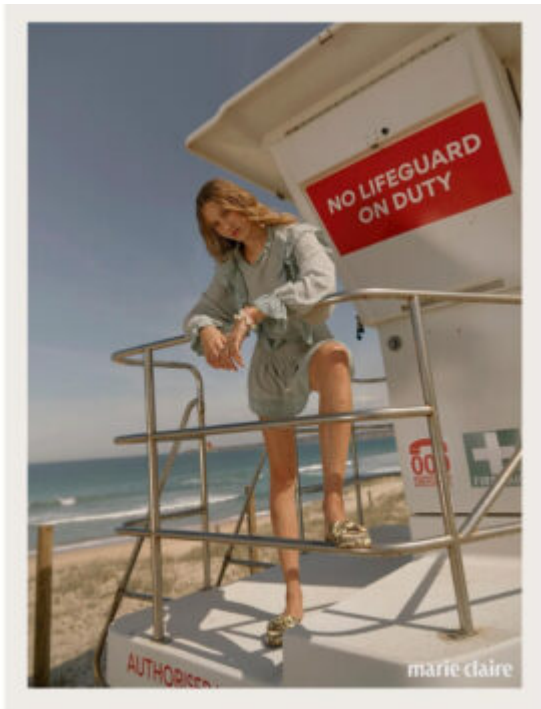

HELI RETRO DREPH
by **SCIP**

/ THIS MUST BE THE PLACE

Babs Minkman

180 | 84 / 61 / 92 / 39.5 | Blond / Green Blue

TRUE MODELS

Babs Minkman

180 | 84 / 61 / 92 / 39.5 | Blond / Green Blue

TRUE MODELS